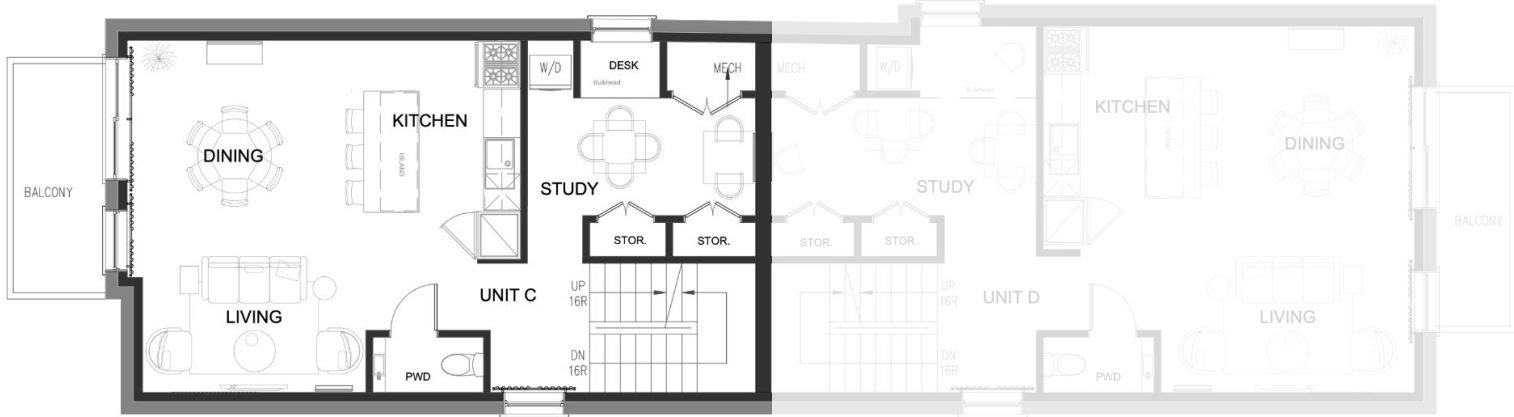

21 BATAVIA

UNIT A

3-Bedroom
Unit

1120.3 sq. ft.

LOWER LEVEL

GROUND LEVEL

21 BATAVIA

LOWER LEVEL

UNIT B

**3-Bedroom
Unit**

1343.3 sq. ft.

GROUND LEVEL

21 BATAVIA

SECOND LEVEL

UNIT C

**3-Bedroom
Unit**

1466.9 sq. ft.

THIRD LEVEL

21 BATAVIA

SECOND LEVEL

UNIT D

**3-Bedroom
Unit**

1556.1 sq. ft.

THIRD LEVEL

21 BATAVIA

GROUND LEVEL

SECOND LEVEL

UNIT E

**5-bedroom
Unit**

1603.5 sq. ft.