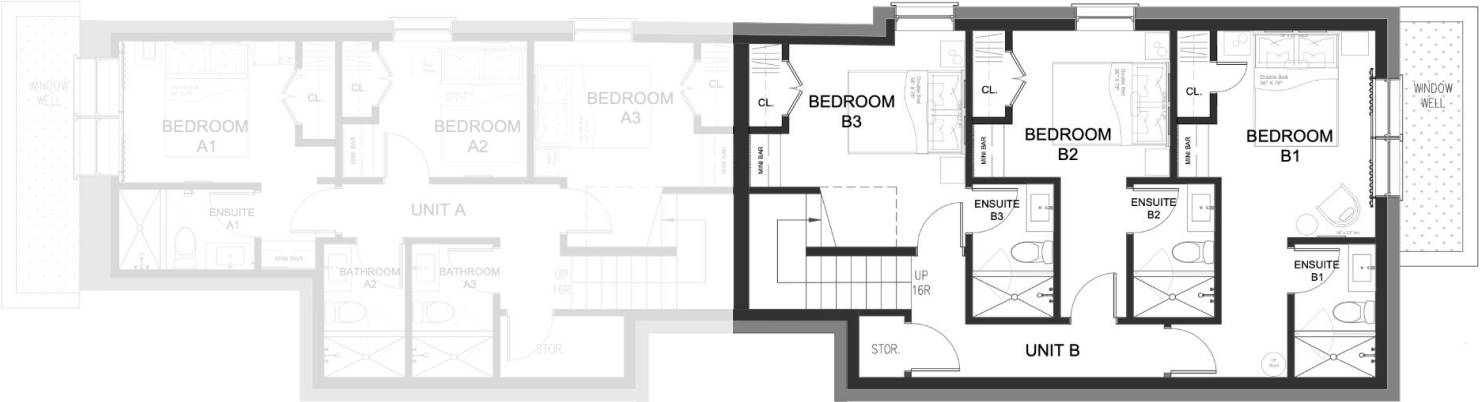

21 BATAVIA

UNIT A

3-Bedroom
Unit

1120.3 sq. ft.

LOWER LEVEL

GROUND LEVEL

21 BATAVIA

LOWER LEVEL

UNIT B

**3-Bedroom
Unit**

1343.3 sq. ft.

GROUND LEVEL

21 BATAVIA

SECOND LEVEL

UNIT C

**3-Bedroom
Unit**

1466.9 sq. ft.

THIRD LEVEL

21 BATAVIA

SECOND LEVEL

UNIT D

**3-Bedroom
Unit**

1556.1 sq. ft.

THIRD LEVEL

21 BATAVIA

GROUND LEVEL

SECOND LEVEL

UNIT E

**5-bedroom
Unit**

1603.5 sq. ft.