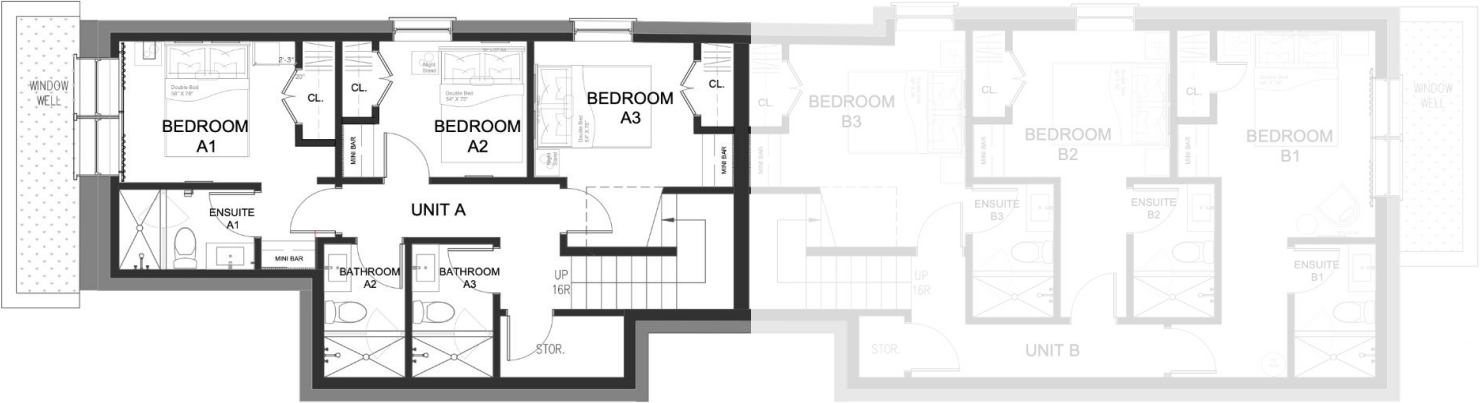

21 BATAVIA

UNIT A

3-Bedroom
Unit

1120.3 sq. ft.

LOWER LEVEL

GROUND LEVEL

21 BATAVIA

LOWER LEVEL

UNIT B

**3-Bedroom
Unit**

1343.3 sq. ft.

GROUND LEVEL

21 BATAVIA

SECOND LEVEL

UNIT C

**3-Bedroom
Unit**

1466.9 sq. ft.

THIRD LEVEL

21 BATAVIA

SECOND LEVEL

UNIT D

**3-Bedroom
Unit**

1556.1 sq. ft.

THIRD LEVEL

21 BATAVIA

GROUND LEVEL

SECOND LEVEL

UNIT E

**5-bedroom
Unit**

1603.5 sq. ft.