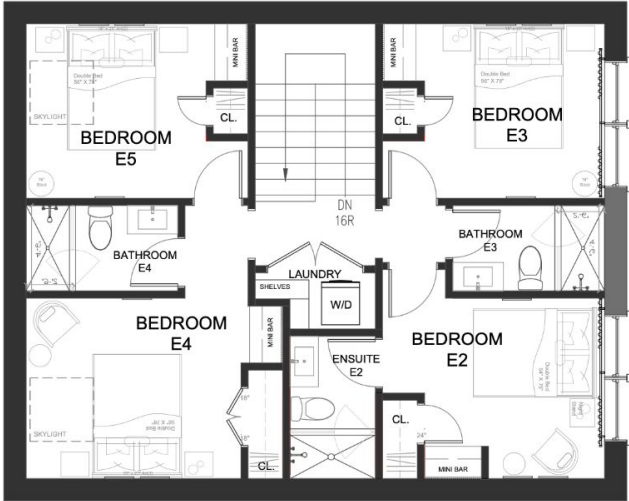

21 BATAVIA

UNIT A

3-Bedroom
Unit

1120.3 sq. ft.

LOWER LEVEL

GROUND LEVEL

21 BATAVIA

LOWER LEVEL

UNIT B

**3-Bedroom
Unit**

1343.3 sq. ft.

GROUND LEVEL

21 BATAVIA

SECOND LEVEL

UNIT C

**3-Bedroom
Unit**

1466.9 sq. ft.

THIRD LEVEL

21 BATAVIA

SECOND LEVEL

UNIT D

**3-Bedroom
Unit**

1556.1 sq. ft.

THIRD LEVEL

21 BATAVIA

GROUND LEVEL

SECOND LEVEL

UNIT E

**5-bedroom
Unit**

1603.5 sq. ft.