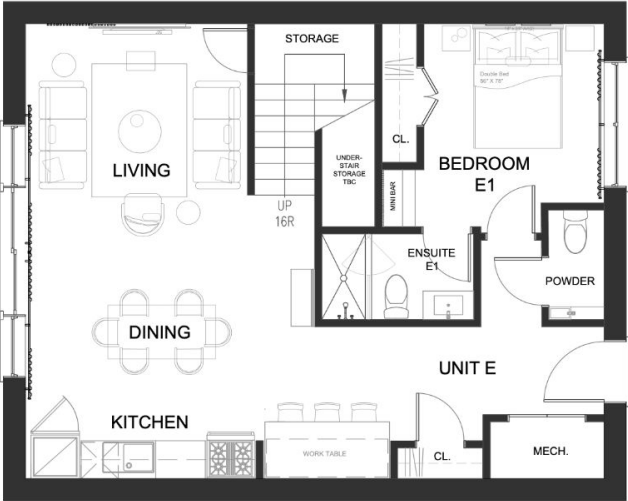

21 BATAVIA

UNIT A

3-Bedroom
Unit

1120.3 sq. ft.

LOWER LEVEL

GROUND LEVEL

21 BATAVIA

LOWER LEVEL

UNIT B

**3-Bedroom
Unit**

1343.3 sq. ft.

GROUND LEVEL

21 BATAVIA

SECOND LEVEL

UNIT C

**3-Bedroom
Unit**

1466.9 sq. ft.

THIRD LEVEL

21 BATAVIA

SECOND LEVEL

UNIT D

**3-Bedroom
Unit**

1556.1 sq. ft.

THIRD LEVEL

21 BATAVIA

GROUND LEVEL

SECOND LEVEL

UNIT E

**5-bedroom
Unit**

1603.5 sq. ft.